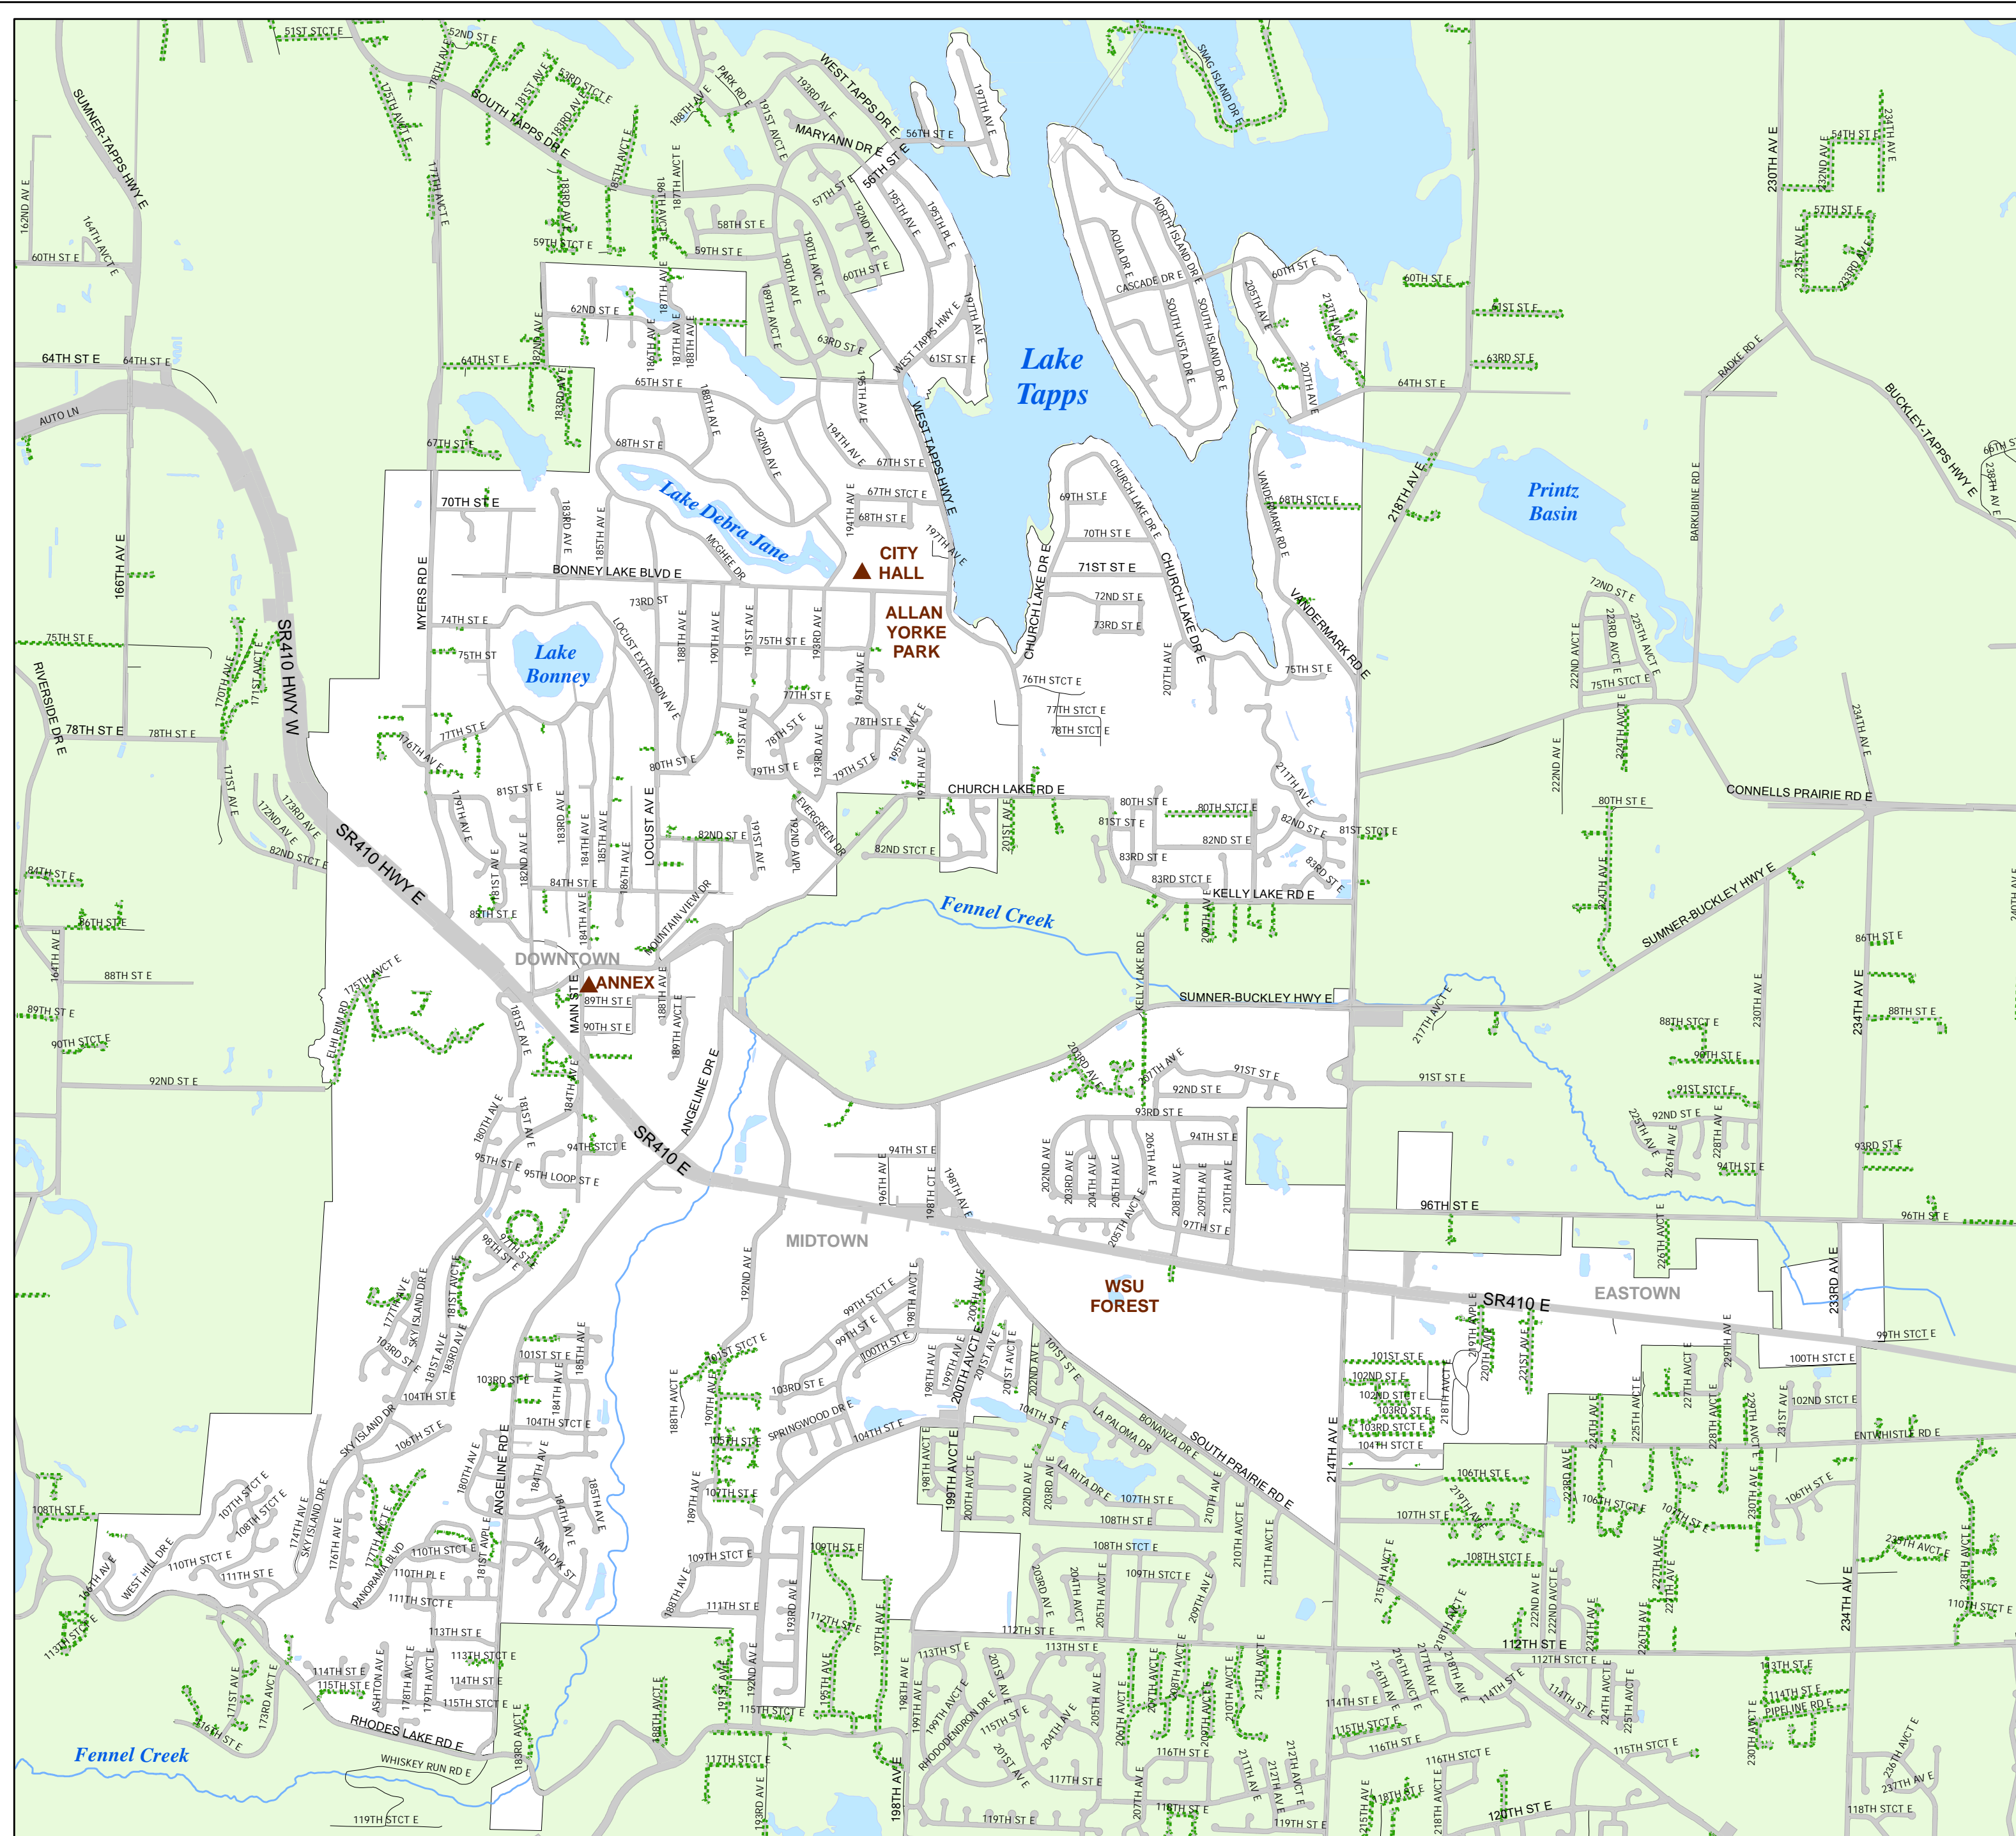

City of Bonney Lake

Public and Private Roads Base Map

-  Private Roads (edges)
-  Road Surface
-  Bonney Lake City Limits
-  Outside City Limits

The map features are approximate and are intended only to provide an indication of said feature. Additional areas that have not been mapped may be present. This is not a survey. Orthophotos and other data may not align. The County assumes no liability for variations ascertained by actual survey. ALL DATA IS EXPRESSLY PROVIDED 'AS IS' AND 'WITH ALL FAULTS'. The County makes no warranty of fitness for a particular purpose.